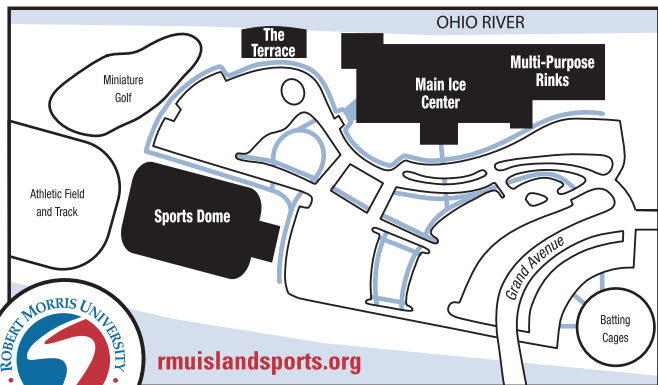

★ - Blue Light Emergency Phones

[rmuislandsports.org](http://rmuislandsports.org)

Located 5 miles from Robert Morris University

From Route 51 Neville Island Bridge

Visitors should go to Barry Center for parking information.

### General

- 1 Revere Lot (After 5:30 p.m. M-F)
- 2 Nicholson Center Lot
- 3 Lower John Jay Lot
- 4 Upper Massey Lot
- 9 Wayne Center Lot (After 5:30 p.m. M-F)
- 19 Sewall #4 Lot

### Overnight

- 5 Lower Massey Lot
- 6 Lower Residence Lot
- 7 Residence Life Lot
- 15 Ross Lot
- 16 Sewall #1 Lot
- 17 Sewall #2 Lot
- 18 Sewall #3 Lot
- 21 Washington Lot
- 22 Barry Lot
- 23 Colonial Way Lot

### Reserved

- 3 Lower John Jay Lot
- 10 Massey Lot
- 12 Sewall Reserved Lot
- 13 Sewall Angle Lot (Adjacent to building)