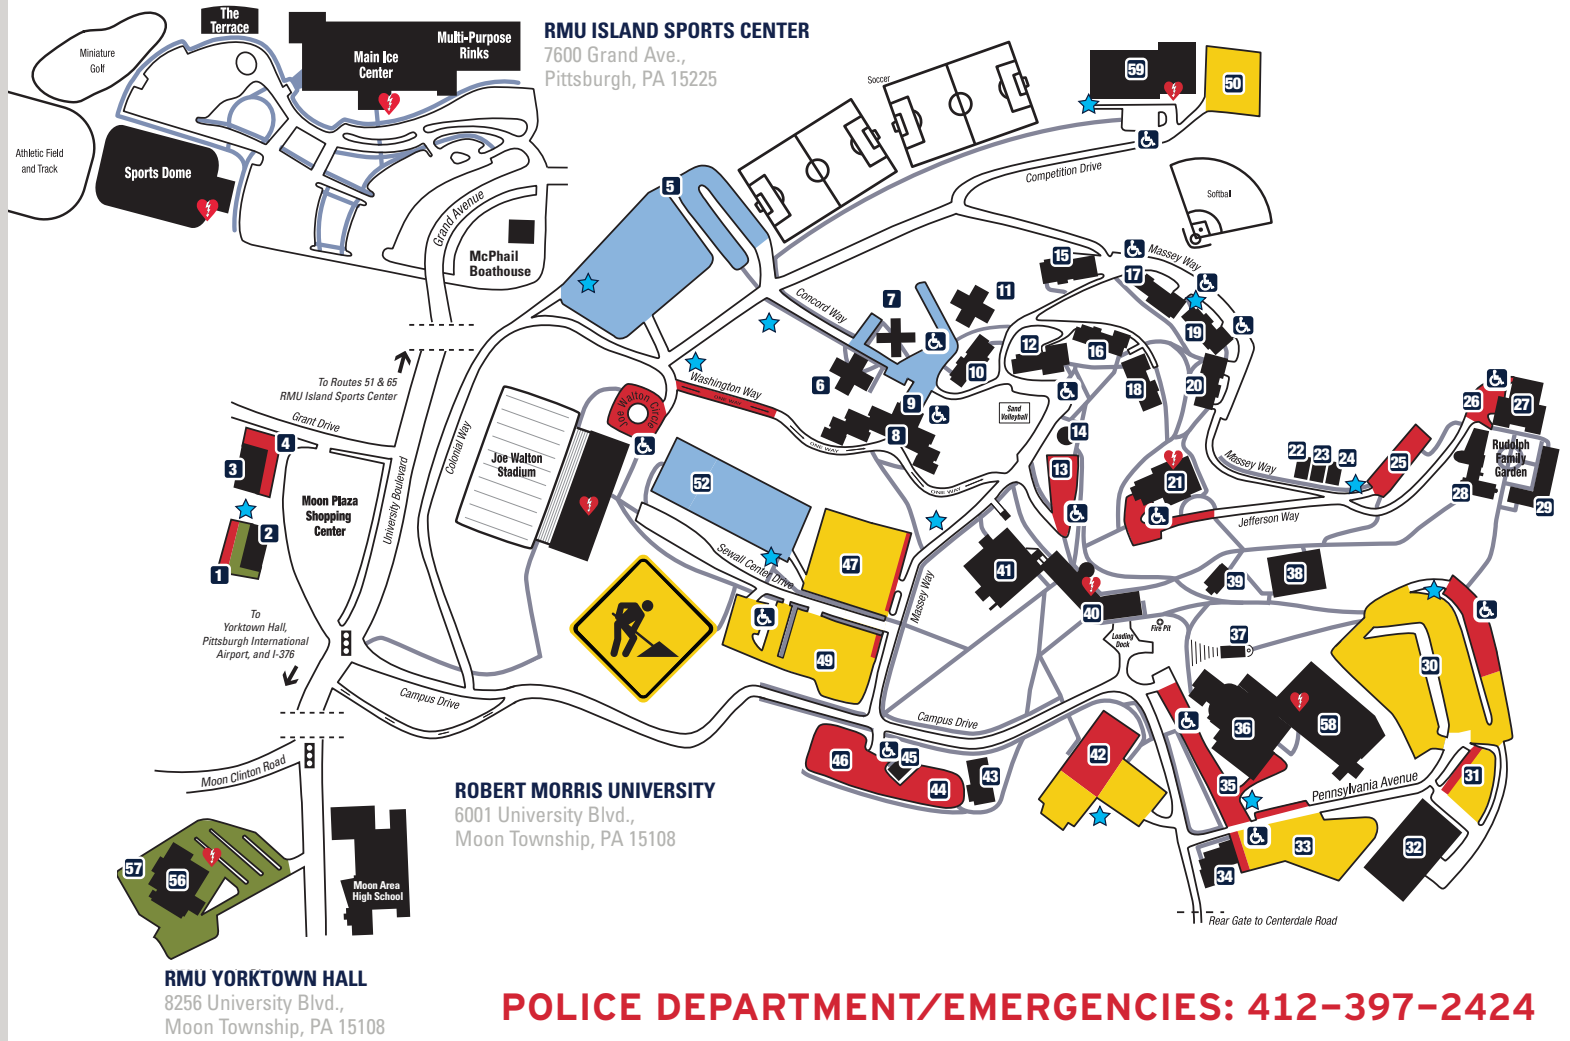

CAMPUS BUILDINGS

Adams Hall	17
Alumni Commons Gazebo	14
Alumni House	23
Barnes & Noble Book Store	40
Benjamin Rush Center	34
Braddock Hall*	2
Business School	28
Concord Hall	6
Facilities Service Center	3
Franklin Center	39
Gallatin Hall	15
Hale Center	38
Hamilton Hall	16
Hancock Hall	18

Jefferson Center*	21
John Jay Center*	36
Lafayette Center*	29
Library	40
Lexington Hall*	7
Madison Hall	20
Marshall Hall	10
Massey Hall	27
Melvin D. Teetz	
Alumni House*	23
Monroe Hall	19
Nicholson Center	40
Patrick Henry Center*	41
Police (Barry Center)*	45

Revere Center*	43
Recreation and Fitness Center*	59
Royal Chapel*	37
Rooney House	24
Ross Hall	12
Salem Hall*	11
Scaife Hall	58
Sewall Center	53
Snee-Reinhardt	
Media Arts House*	22
Washington Hall	8
Wheatley Center*	32
Yorktown Hall*	56

PARKING AREAS

Barry Center Lot	46
Braddock Lot	1
Colonial Way Lot	5
Gazebo Lot	13
Facilities Lot	4
Upper John Jay Lot	35
Lower John Jay Lot	33
Massey Hall Lot	26
Upper Massey Lot	30
Lower Massey Lot	25
Nicholson Center Lot	42
Recreation and Fitness Center Lot	50
Residence Life Lot	9

Revere Lot	44
Sewall #1 Lot	47
Sewall #2 Lot	49
Lower Sewall Lot	55
Sewall Reserved Lot	51
Washington Hall Lot	52
Wheatley Center Lot	31
Yorktown Hall Lot	57

*Single user restroom available