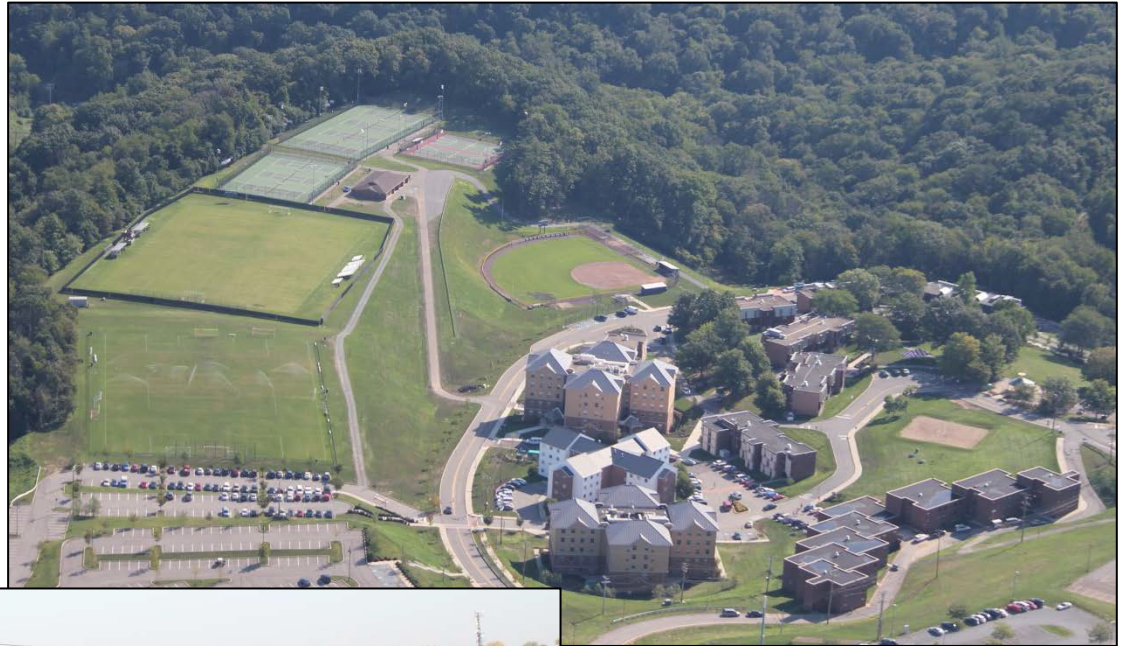

## Joe Walton Stadium & Athletic Building

Joe Walton Stadium and Athletic Building constructed in 2005, is home to RMU Colonial football, lacrosse, soccer, field hockey and intramurals. With a current seating capacity of 3,000, the stadium features a field surface of 97,000 square feet of synthetic Field Turf. The athletic building, connected to the stadium, houses locker rooms, office space for coaching staff equipped with a Landro Play analyzer, an Olympic sport coaches' University box, and a press box with a public address/music system. Evening event TV production capabilities due to field lighting that was installed in 2011. The facility is located adjacent to the Charles L. Sewall Center.

## North Athletic Complex

Home to the Colonials' soccer and softball the North Atlantic Complex features two multipurpose (full size) soccer fields, a softball field, nine lighted tennis/basketball courts and a covered pavilion with restrooms and electricity.