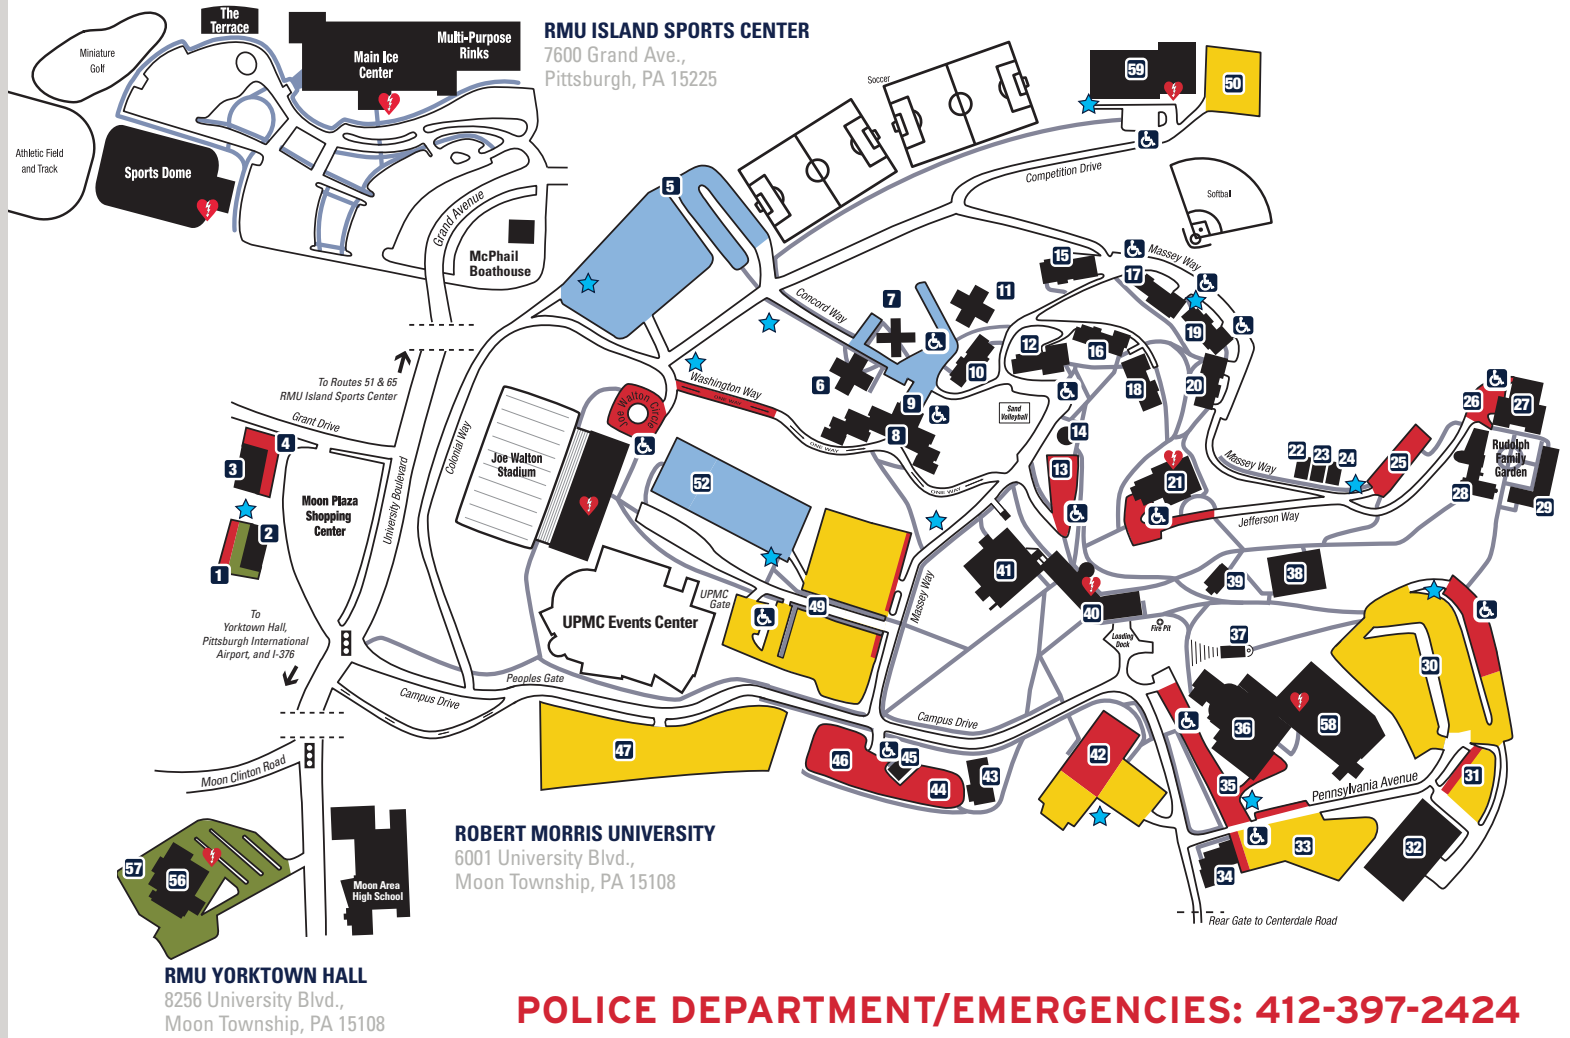

CAMPUS BUILDINGS

Adams Hall	17
Alumni Commons Gazebo	14
Alumni House	23
Barnes & Noble Book Store	40
Benjamin Rush Center	34
Braddock Hall*	2
Business School	28
Concord Hall	6
Facilities Service Center	3
Franklin Center	39
Gallatin Hall	15
Hale Center	38
Hamilton Hall	16
Hancock Hall	18

Jefferson Center*	21
John Jay Center*	36
Lafayette Center*	29
Library	40
Lexington Hall*	7
Madison Hall	20
Marshall Hall	10
Massey Hall	27
Melvin D. Teetz Alumni House*	23
Monroe Hall	19
Nicholson Center	40
Patrick Henry Center*	41
Police (Barry Center)*	45

Revere Center*	43
Recreation and Fitness Center*	59
Royal Chapel*	37
Rooney House	24
Ross Hall	12
Salem Hall*	11
Scaife Hall	58
Snee-Reinhardt Media Arts House*	22
Washington Hall	8
Wheatley Center*	32
Yorktown Hall*	56

PARKING AREAS

Barry Center Lot	46
Braddock Lot	1
Colonial Way Lot	5
Gazebo Lot	13
Events Center Lower Lot	47
Events Center Upper Lot	49
Facilities Lot	4
Upper John Jay Lot	35
Lower John Jay Lot	33
Massey Hall Lot	26
Upper Massey Lot	30
Lower Massey Lot	25
Nicholson Center Lot	42

Recreation and Fitness Center Lot	50
Residence Life Lot	9
Revere Lot	44
Washington Hall Lot	52
Wheatley Center Lot	31
Yorktown Hall Lot	57

*Single user restroom available